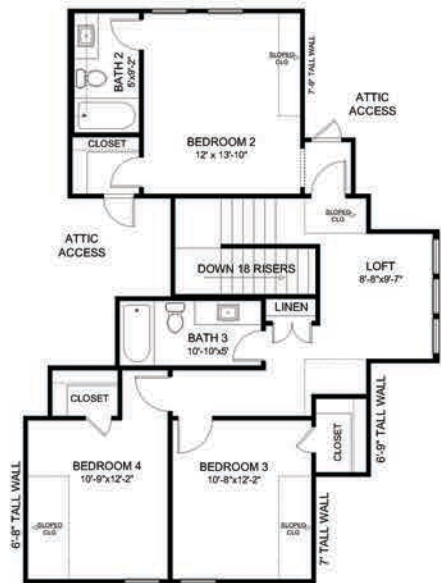

THE VILLA

In one word – Perfection! The Villa is a 2,747 square foot home that has everything. Let the front porch welcome you into the beautiful open living, dining, kitchen area. Enjoy evenings on your lovely back porch. Catch up on work in your private study. This 2 story home has a large master suite on the first floor and 3 bedrooms upstairs, 3 1/2 baths and a cozy loft on the second floor. The Villa is the embodiment of perfection.

HIGHLAND
HOMES

THE VILLA

Elevation A

Elevation B

Elevation C

HIGHLAND
HOMES

Details

- 2,747 square feet
- 4 bedrooms
- 3 1/2 baths

LAUNDRY/MUDROOM
OPTIONAL LAYOUT

OPTIONAL 2 BEDROOM
SECOND FLOOR LAYOUT

Renderings not to scale. All measurements shown are approximate and not necessarily to scale. Location, size, and construction of doors, windows, walls, fireplaces, and any other items depicted may vary depending on elevation preference or choice of options and are subject to change without notice due to normal construction tolerances. The room size may vary slightly.