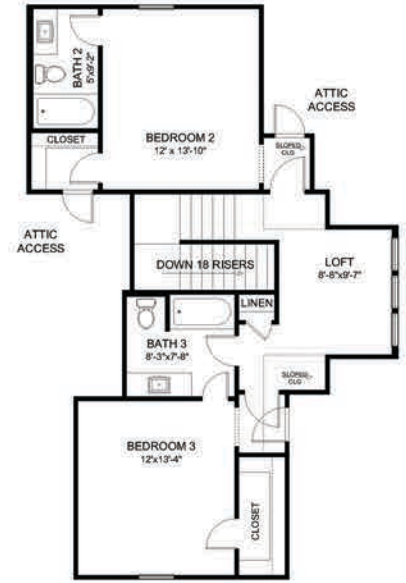

THE VILLA

In one word – Perfection! The Villa is a 2,747 square foot home that has everything. Let the front porch welcome you into the beautiful open living, dining, kitchen area. Enjoy evenings on your lovely back porch. Catch up on work in your private study. This 2 story home has a large master suite on the first floor and 3 bedrooms upstairs, 3 1/2 baths and a cozy loft on the second floor. The Villa is the embodiment of perfection.

HIGHLAND
HOMES

THE VILLA

Elevation A

Elevation B

Elevation C

HIGHLAND
HOMES

Details

- 2,747 square feet
- 4 bedrooms
- 3 1/2 baths

LAUNDRY/MUDROOM
OPTIONAL LAYOUT

OPTIONAL 2 BEDROOM
SECOND FLOOR LAYOUT

Renderings not to scale. All measurements shown are approximate and not necessarily to scale. Location, size, and construction of doors, windows, walls, fireplaces, and any other items depicted may vary depending on elevation preference or choice of options and are subject to change without notice due to normal construction tolerances. The room size may vary slightly.