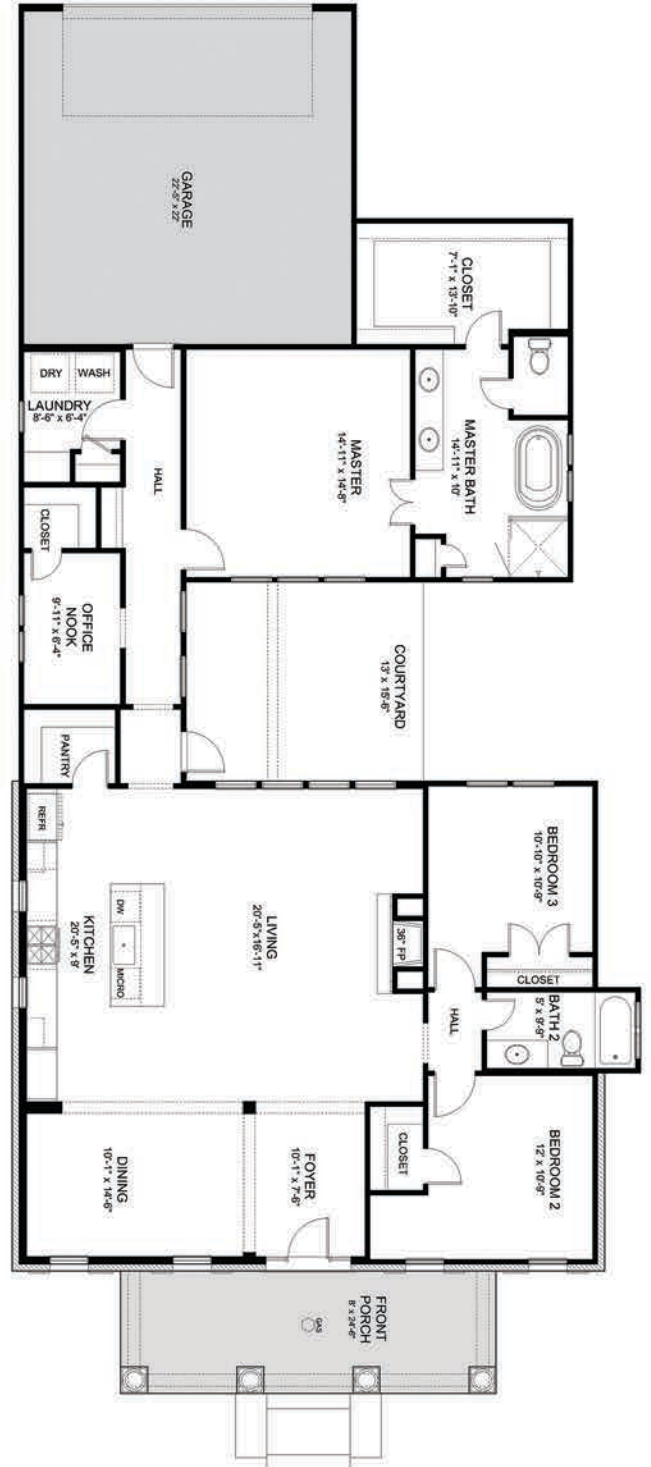

## THE KATHERINE

---

The Katherine is a beautiful and striking home designed with functional excellence to promote easy manageability. Dramatic transition from the front porch to the efficient design layout makes for a splendid lifestyle. Complementing this charming home are the spacious public area and the private courtyard that allow you to live in comfort with all the conveniences you desire.

## Details

- 2,062 square feet
- 3 bedrooms
- 2 baths

Renderings not to scale. All measurements shown are approximate and not necessarily to scale. Location, size, and construction of doors, windows, walls, fireplaces, and any other items depicted may vary depending on elevation preference or choice of options and are subject to change without notice due to normal construction tolerances. The room size may vary slightly.