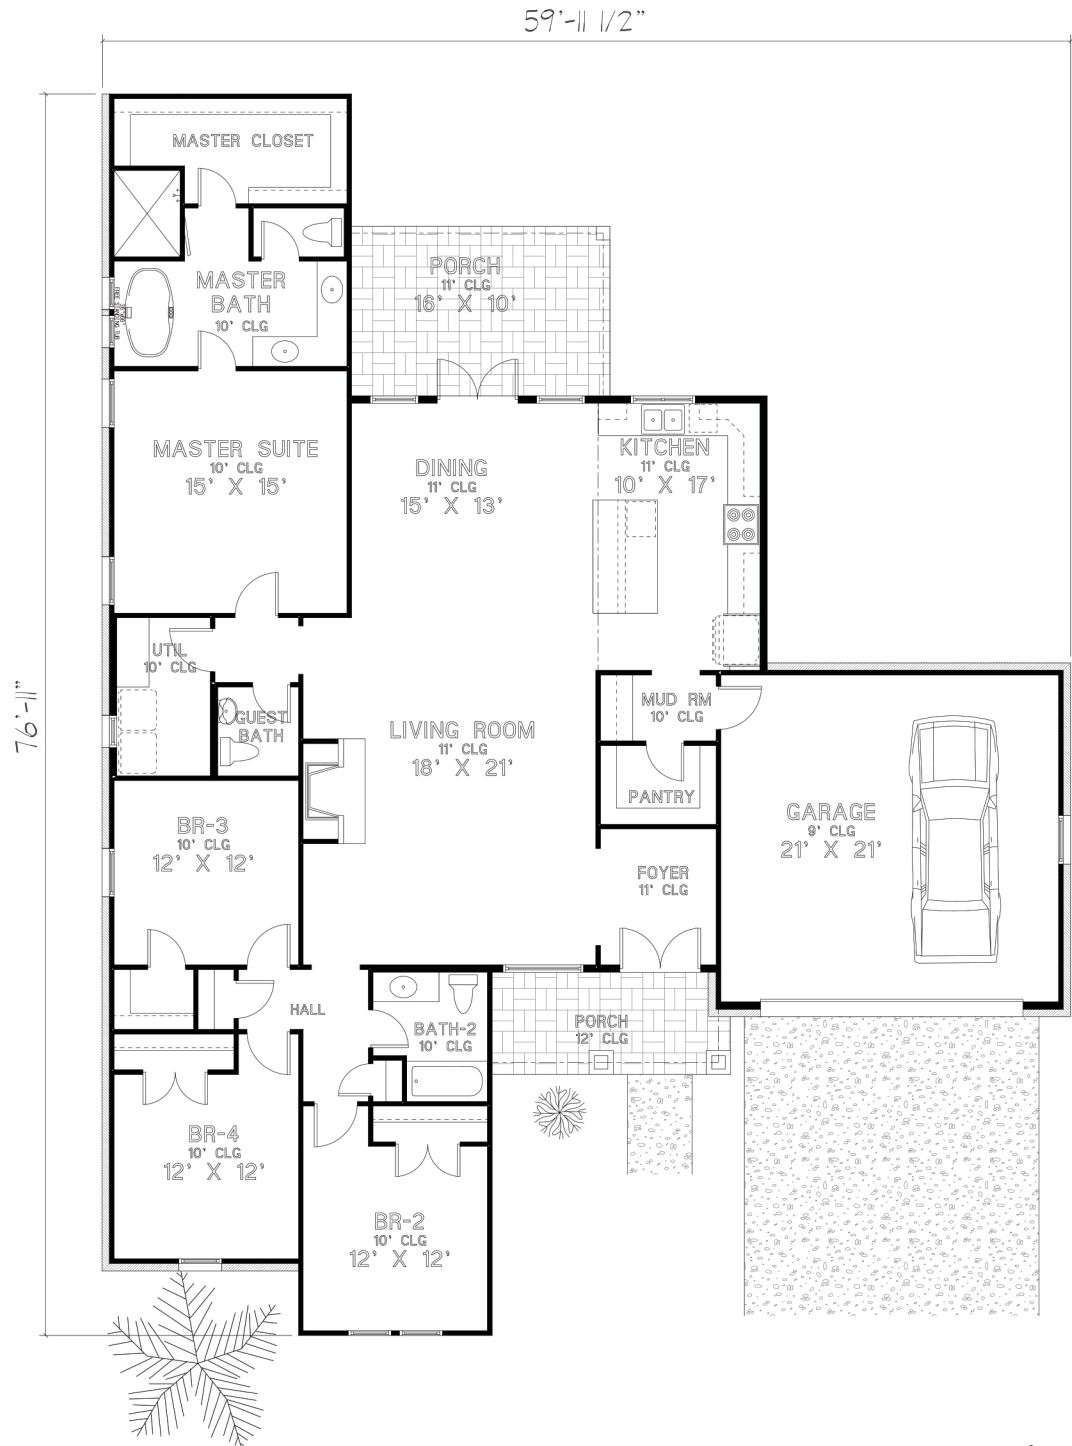

HIGHLAND
HOMES

THE ALEXANDRE

Details

- 2,200 square feet
- 4 bedrooms
- 2.5 baths

Renderings not to scale. All measurements shown are approximate and not necessarily to scale. Location, size, and construction of doors, windows, walls, fireplaces, and any other items depicted may vary depending on elevation preference or choice of options and are subject to change without notice due to normal construction tolerances. The room size may vary slightly.