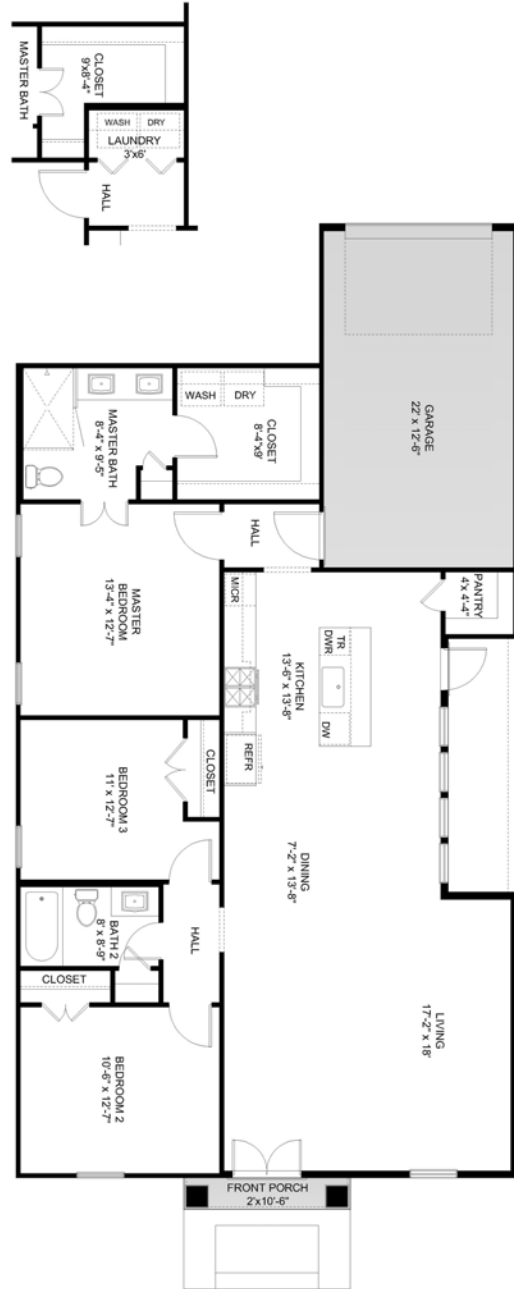

## THE AUSTIN

In the Austin, everything is exactly how and where you want it. An intelligent, integrated living space provides the room you want with flexibility you need. From preparing delicious meals in the Kitchen to entertaining your closest friends and family in the living spaces, you will enjoy life's everyday moments in a comfort you have never known before.

**HIGHLAND**  
HOMES

  
**THE AUSTIN**

  
**HIGHLAND**  
 HOMES

**Details**

- ~ 1400 square feet
- ~ 3 bedrooms
- ~ 2 baths

Renderings not to scale. All measurements shown are approximate and not necessarily to scale. Location, size, and construction of doors, windows, walls, fireplaces, and any other items depicted may vary depending on elevation preference or choice of options and are subject to change without notice due to normal construction tolerances. The room sizes may vary slightly.