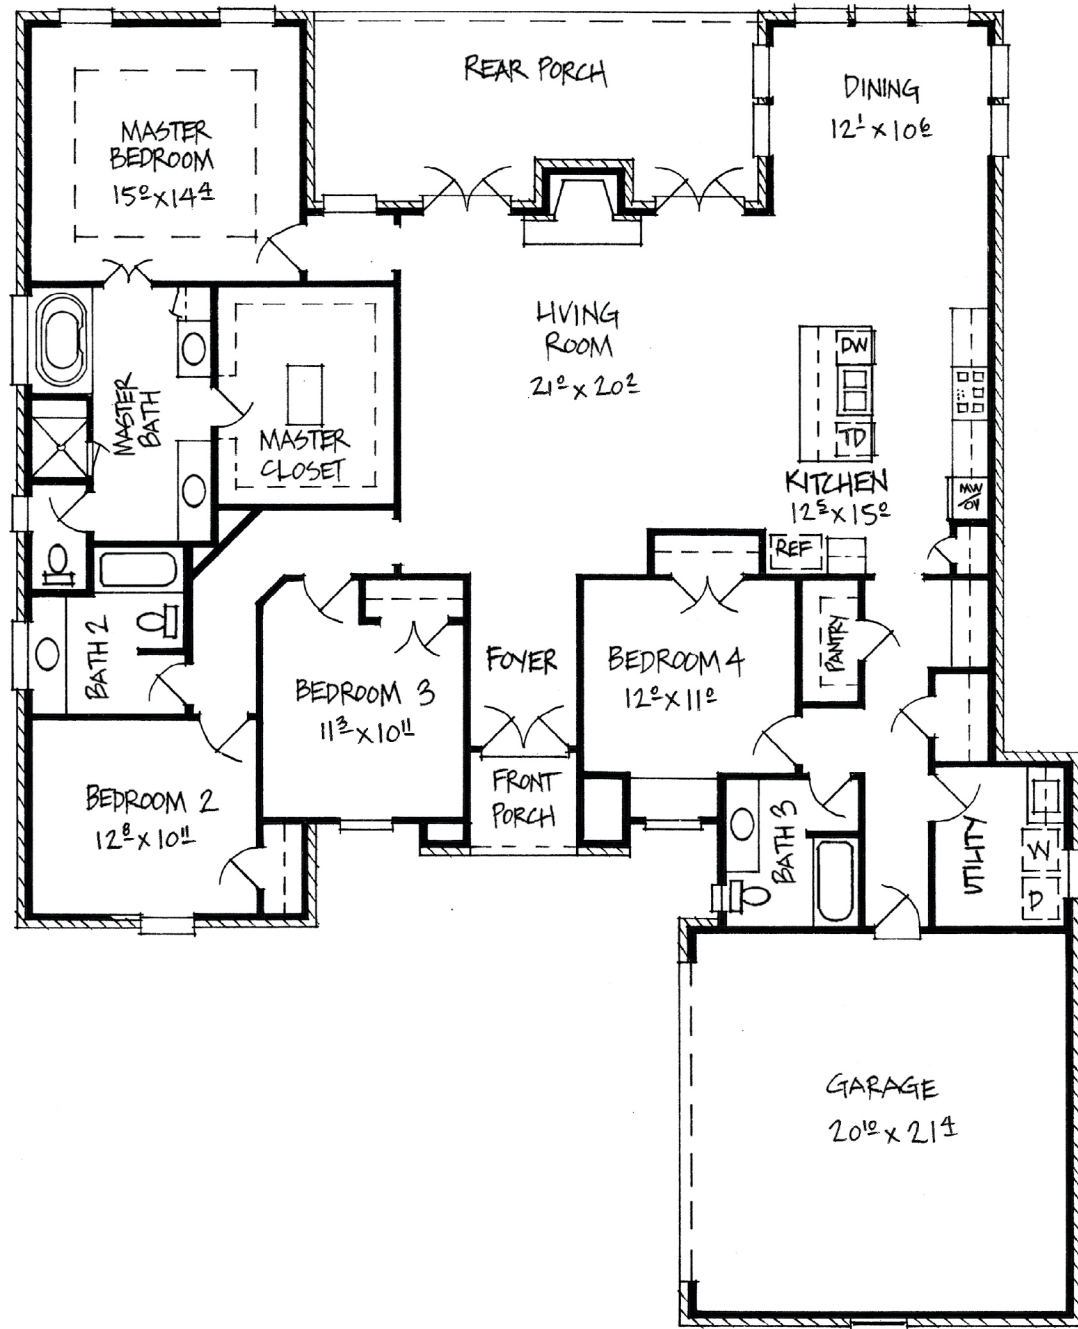

THE BEECHWOOD

Classic and timeless says it all. The Beechwood is a 2,455 square foot, 4 bedroom, 3 bath home. The inviting open floor plan features a large kitchen/dining/living room area with double doors opening to a lovely rear porch. The spacious master suite features a huge walk-in closet. The Beechwood will welcome you home for years to come.

HIGHLAND
— HOMES —

THE BEECHWOOD

HIGHLAND
HOMES

Details

- 2,455 square feet
- 4 bedrooms
- 3 baths

Renderings not to scale. All measurements shown are approximate and not necessarily to scale. Location, size, and construction of doors, windows, walls, fireplaces, and any other items depicted may vary depending on elevation preference or choice of options and are subject to change without notice due to normal construction tolerances. The room size may vary slightly.