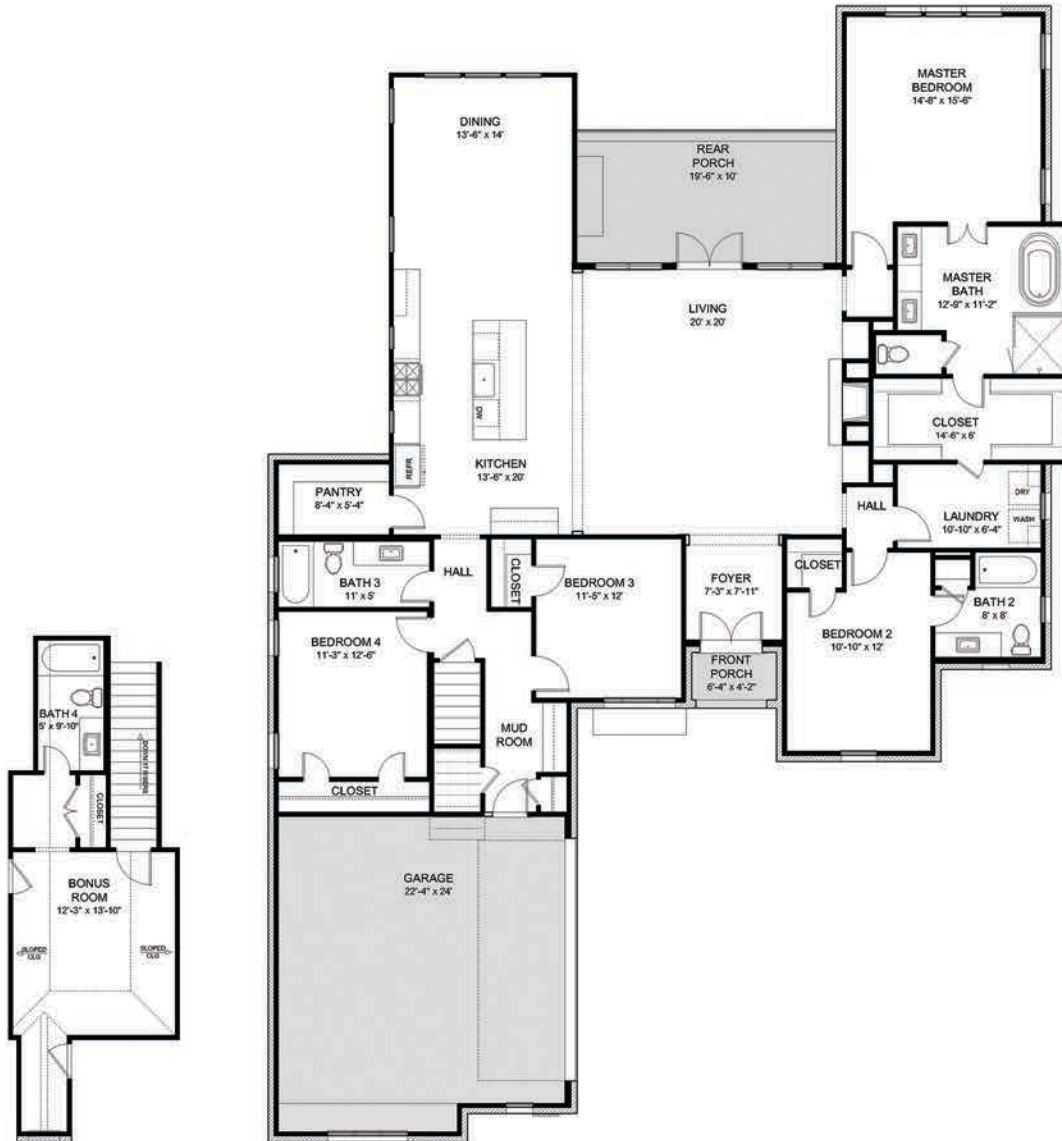

  
**THE CAROLINE A**

The Caroline A is 2,542 square foot beauty that features sprawling, entertaining spaces, 11ft ceilings, a gourmet kitchen, rear porch, garage and so much more. From the second you drive up, you will know you have arrived. The Caroline A is both welcoming and sophisticated. Opulent amenities, upscale architecture and the attention to detail that only comes with a home from Highland Homes will make this beauty yours for years to come.

  
**THE CAROLINE A**

**HIGHLAND**  
HOMES

### Details

- 2,542 square feet
- 4 bedrooms
- 3 baths

Renderings not to scale. All measurements shown are approximate and not necessarily to scale. Location, size, and construction of doors, windows, walls, fireplaces, and any other items depicted may vary depending on elevation preference or choice of options and are subject to change without notice due to normal construction tolerances. The room size may vary slightly.