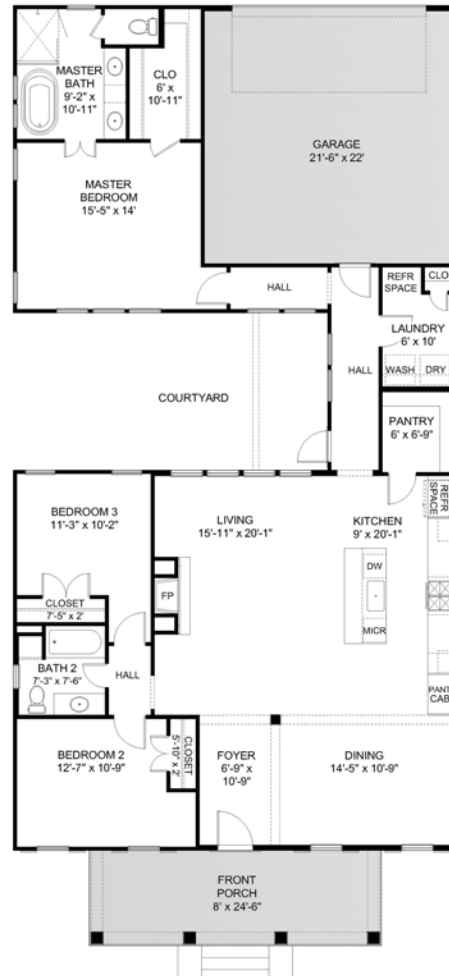

HIGHLAND
HOMES

THE CAMELLIA

HIGHLAND HOMES

Details

- ~ 1835 square feet
- ~ 3 bedrooms
- ~ 2 baths

Renderings not to scale. All measurements shown are approximate and not necessarily to scale. Location, size, and construction of doors, windows, walls, fireplaces, and any other items depicted may vary depending on elevation preference or choice of options and are subject to change without notice due to normal construction tolerances. The room sizes may vary slightly.