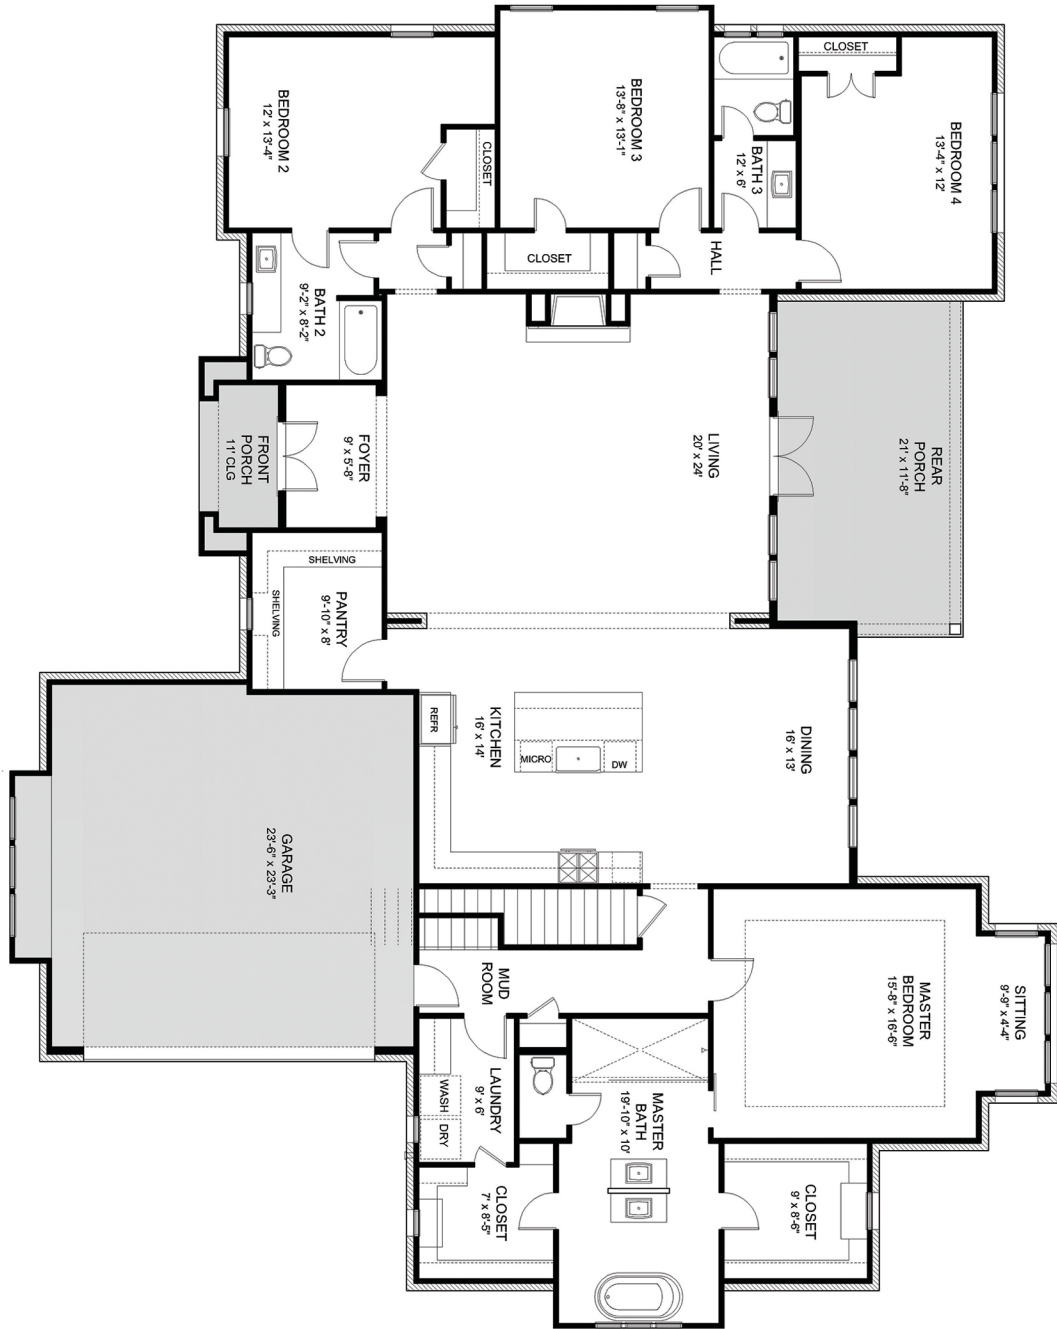

HH

THE GABRIELLE A

Pull up to your home and know that you have arrived. The Gabrielle A is 2,967 sq ft with 11 ft ceilings that invites elegance with effortless charm. From the front porch, you are immediately welcomed into a foyer that leads way to an expansive open living area overlooking an ample rear porch - perfect for entertaining. The master bedroom has a sitting room, two closets and an impressive master bath. Finish the Gabrielle A off with 3 more bedrooms and you will find true perfection in a home.

HIGHLAND
HOMES

THE GABRIELLE A

Details

- 2,967 square feet
- 4 bedrooms
- 3 baths

Renderings not to scale. All measurements shown are approximate and not necessarily to scale. Location, size, and construction of doors, windows, walls, fireplaces, and any other items depicted may vary depending on elevation preference or choice of options and are subject to change without notice due to normal construction tolerances. The room size may vary slightly.