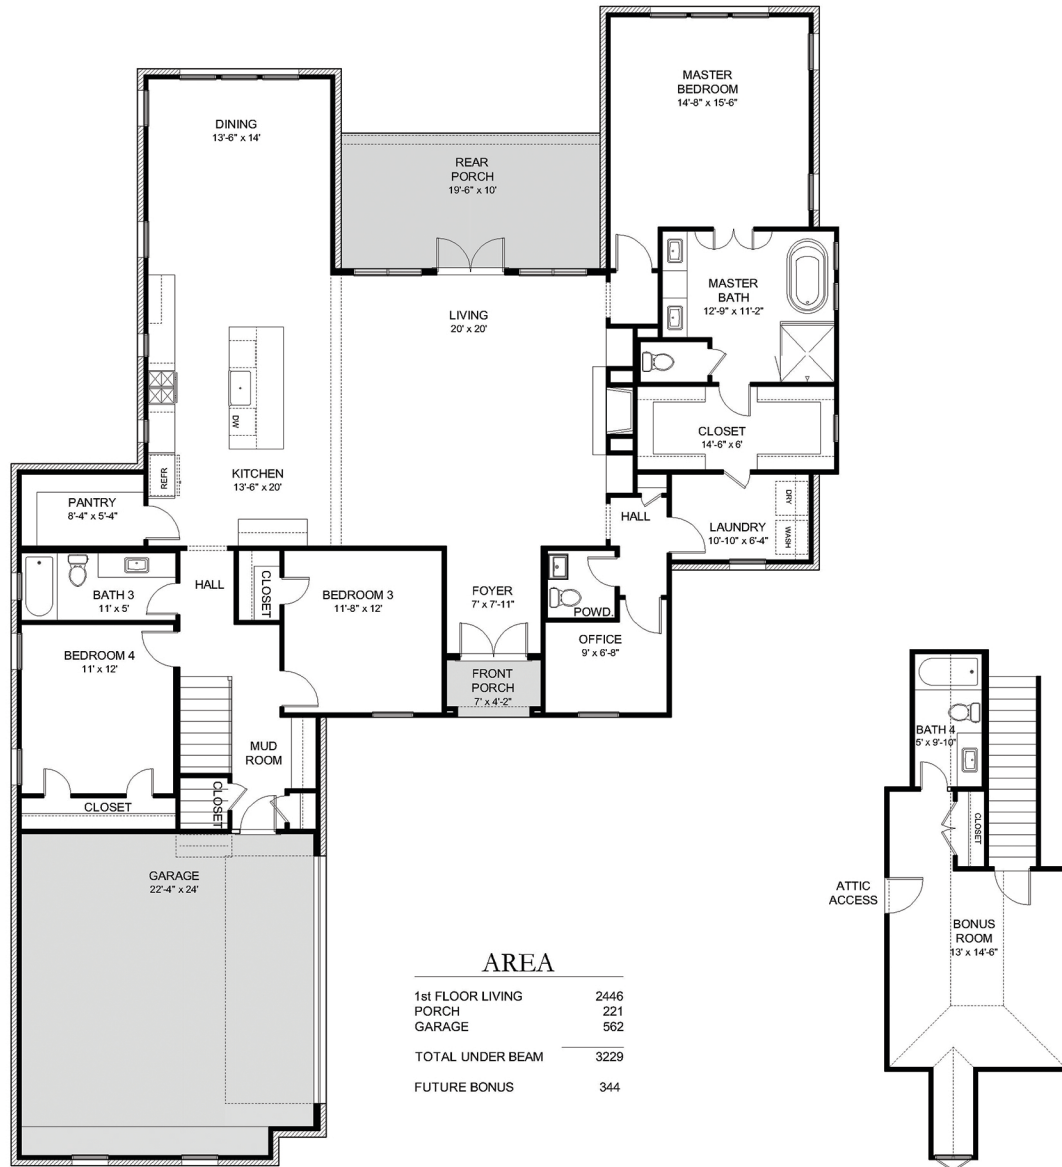

HH

THE JULIANNE

The Julianne is beloved for its elegance of design and richness of amenities. Along with the accomplished kitchen and spacious dining room, this home includes a list of signature features specifically crafted for comfort and practical living. The Julianne's master suite has a stunning bath and large walk-in closet which leads to the laundry room. The Julianne provides a quality-rich home life with a healthy amount of room for growth.

HIGHLAND
HOMES

THE JULIANNE

HIGHLAND
HOMES

Details

- 2,446 square feet
- 3 bedrooms
- 1 office
- 2.5 baths

Renderings not to scale. All measurements shown are approximate and not necessarily to scale. Location, size, and construction of doors, windows, walls, fireplaces, and any other items depicted may vary depending on elevation preference or choice of options and are subject to change without notice due to normal construction tolerances. The room size may vary slightly.