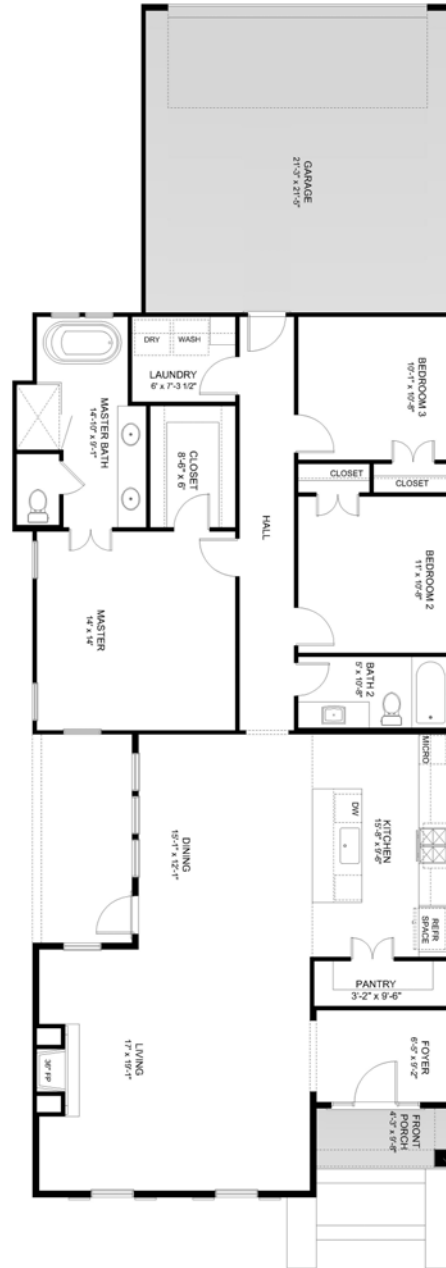

13'-1" PLATE

## THE KENSINGTON

The Kensington is revered for its design flexibility and standard comforts. Possibilities abound for entertaining with the roomy Kitchen, Dining and Living areas. Take control of your lifestyle with the Kensington, a generous and dynamic home like no other.

# THE KENSINGTON

### Details

- ~ 1700 square feet
- ~ 3 bedrooms
- ~ 2 baths

Renderings not to scale. All measurements shown are approximate and not necessarily to scale. Location, size, and construction of doors, windows, walls, fireplaces, and any other items depicted may vary depending on elevation preference or choice of options and are subject to change without notice due to normal construction tolerances. The room sizes may vary slightly.