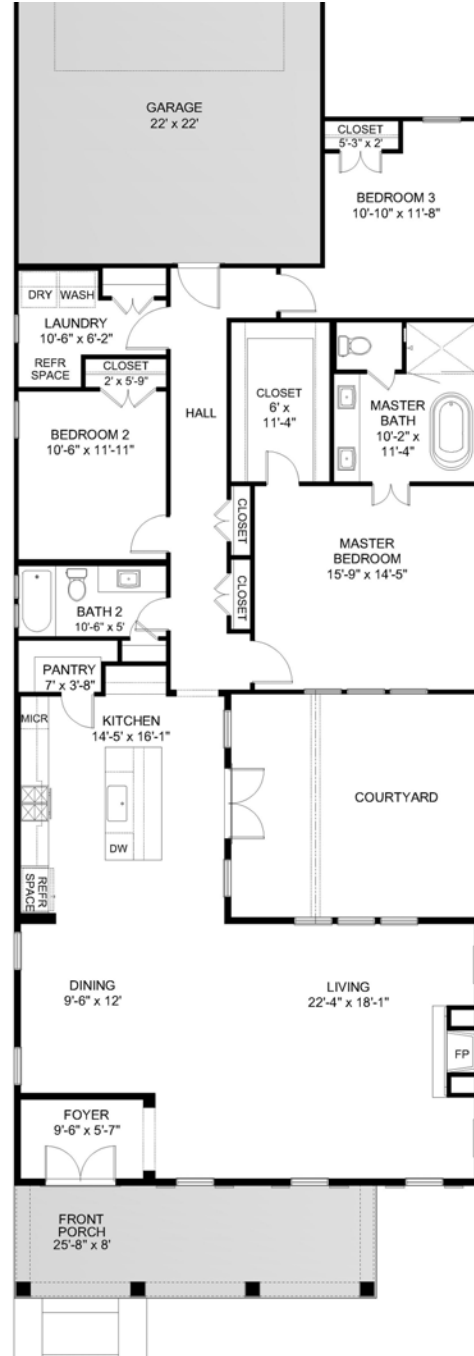

## THE KINGSTON

The Kingston home is a charming and inviting home that features a beautiful front porch. The porch is the perfect spot to sit and relax, with a cup of coffee in the morning or to unwind with a book in the evening. The Kingston exudes a sense of warmth, making it the ideal place to call home.

# THE KINGSTON

### Details

- ~ 2001 square feet
- ~ 3 bedrooms
- ~ 2 baths

Renderings not to scale. All measurements shown are approximate and not necessarily to scale. Location, size, and construction of doors, windows, walls, fireplaces, and any other items depicted may vary depending on elevation preference or choice of options and are subject to change without notice due to normal construction tolerances. The room sizes may vary slightly.