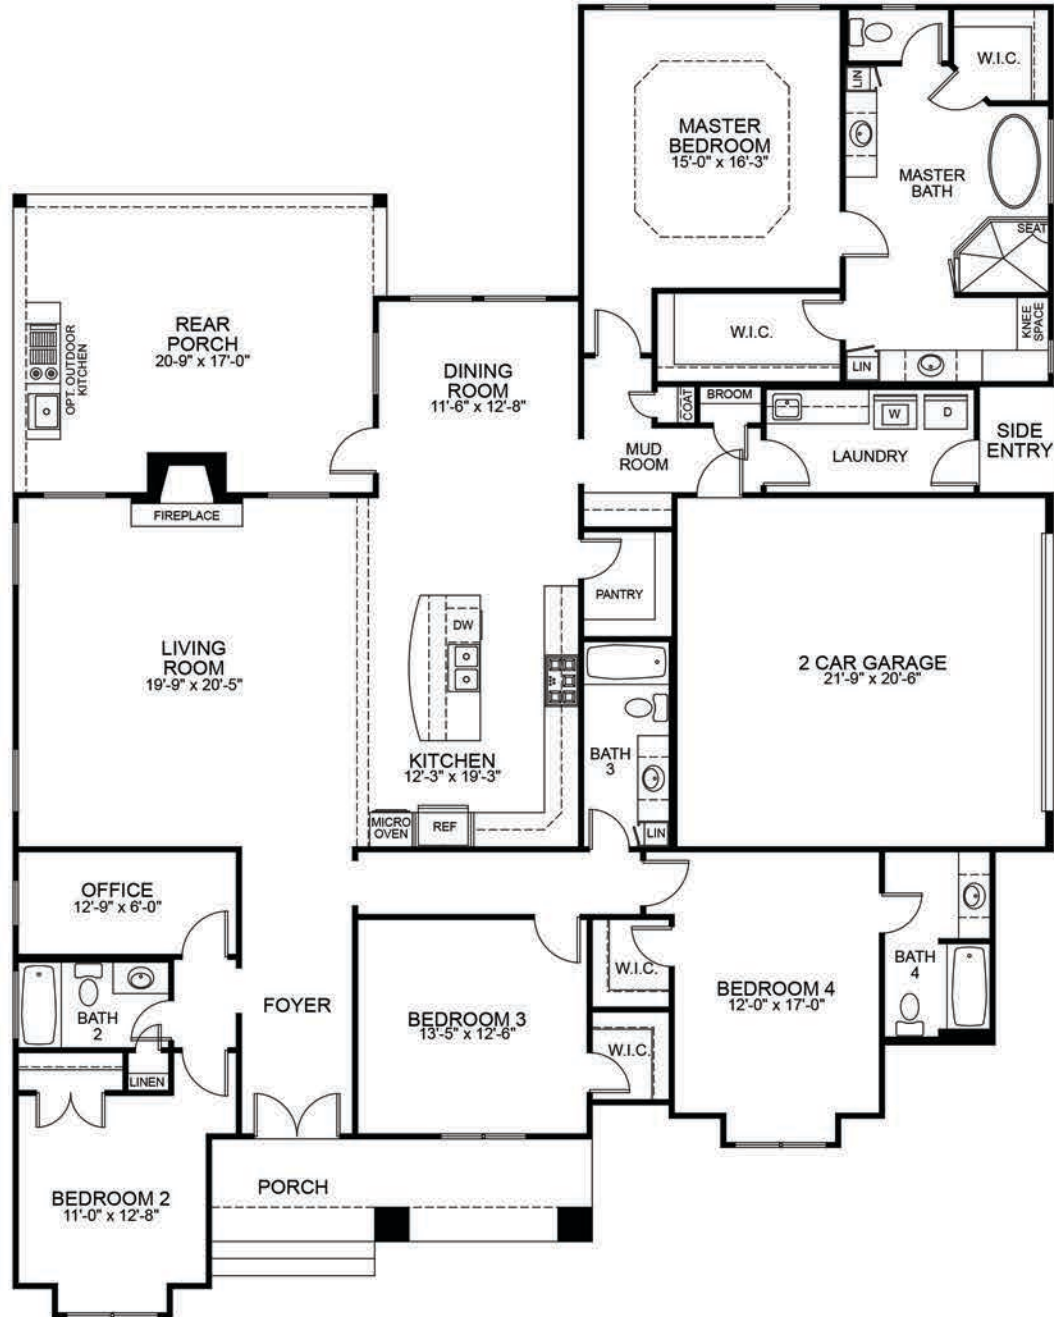

THE LOREN

The Loren exudes curb appeal. This unique 2,841 sq ft, 4 bedroom, 4 full bath home is a stunner. Complete with all the amenities you could want in a home including a 2 car garage, mud and laundry area and a rear porch with optional outdoor kitchen, the Loren and all its charm promises to be a home you can your family will enjoy for years to come.

HIGHLAND
HOMES

THE LOREN

HIGHLAND
HOMES

Details

- 2,841 square feet
- 4 bedrooms
- 4 baths

Renderings not to scale. All measurements shown are approximate and not necessarily to scale. Location, size, and construction of doors, windows, walls, fireplaces, and any other items depicted may vary depending on elevation preference or choice of options and are subject to change without notice due to normal construction tolerances. The room size may vary slightly.