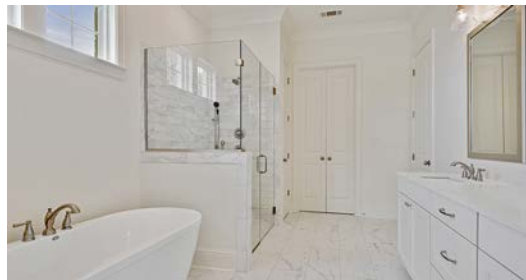

HIGHLAND
HOMES

THE MULBERRY

HIGHLAND HOMES

Details

- ~ 1400 square feet
- ~ 3 bedrooms
- ~ 2 baths

Renderings not to scale. All measurements shown are approximate and not necessarily to scale. Location, size, and construction of doors, windows, walls, fireplaces, and any other items depicted may vary depending on elevation preference or choice of options and are subject to change without notice due to normal construction tolerances. The room sizes may vary slightly.