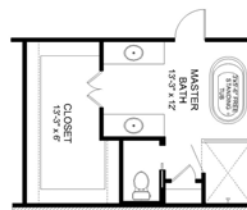

HIGHLAND
HOMES

THE ORMOND

HIGHLAND HOMES

Details

- ~ 2507 square feet
- ~ 4 bedrooms
- ~ 2.5 baths

Renderings not to scale. All measurements shown are approximate and not necessarily to scale. Location, size, and construction of doors, windows, walls, fireplaces, and any other items depicted may vary depending on elevation preference or choice of options and are subject to change without notice due to normal construction tolerances. The room sizes may vary slightly.