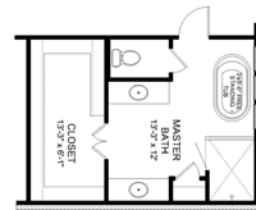

HIGHLAND
HOMES

THE ORMOND

HIGHLAND HOMES

Details

- ~ 2507 square feet
- ~ 4 bedrooms
- ~ 2.5 baths

Renderings not to scale. All measurements shown are approximate and not necessarily to scale. Location, size, and construction of doors, windows, walls, fireplaces, and any other items depicted may vary depending on elevation preference or choice of options and are subject to change without notice due to normal construction tolerances. The room sizes may vary slightly.