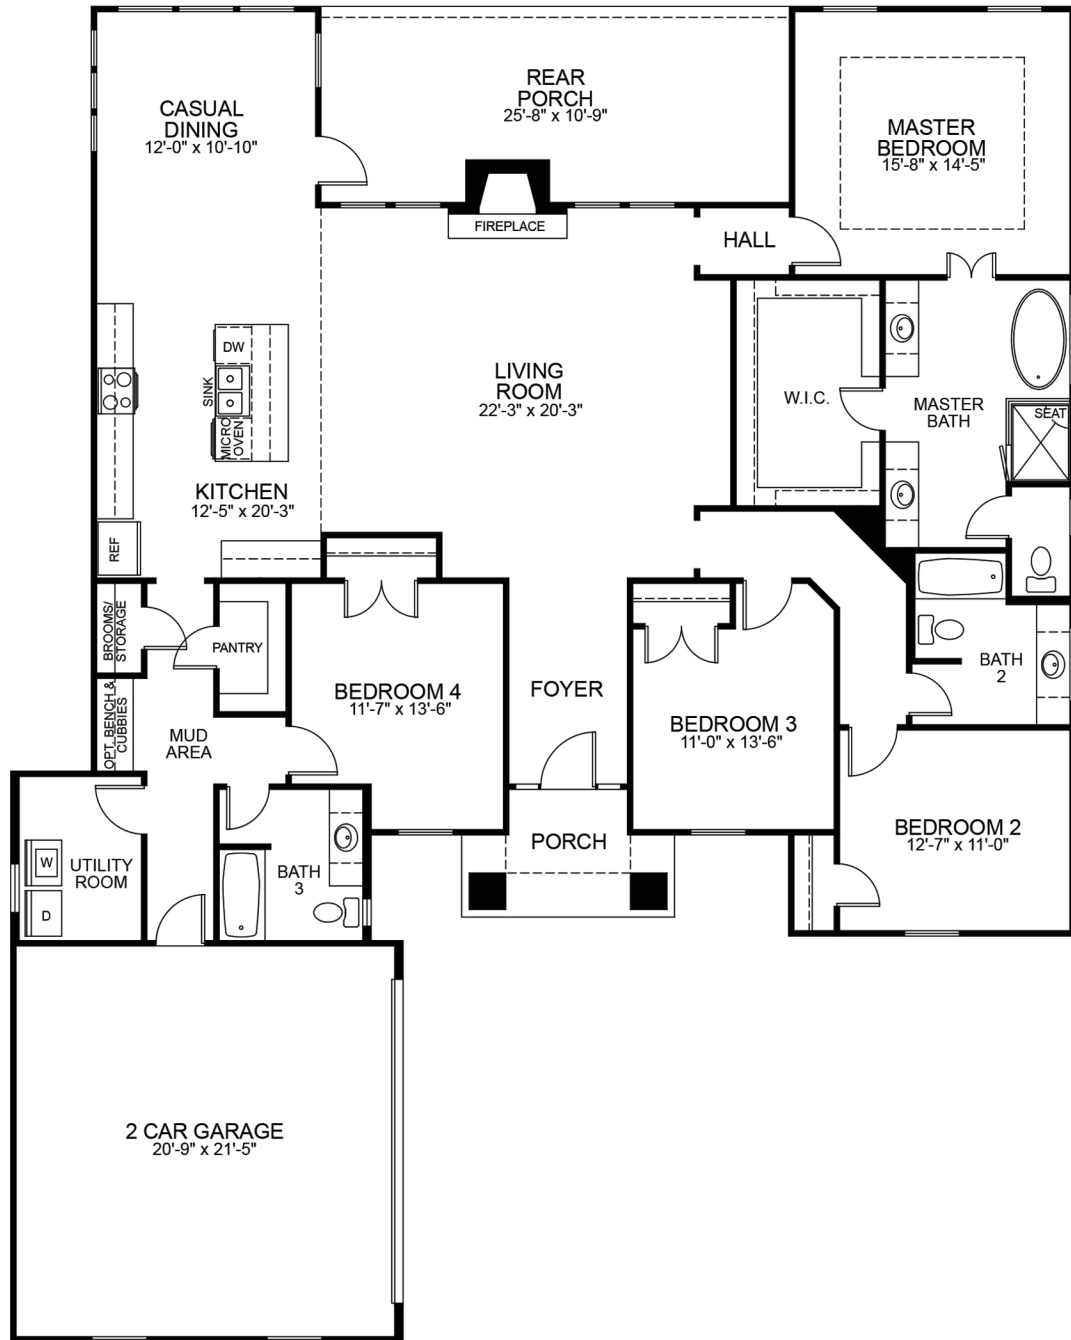

THE SANDALWOOD

Timeless beauty describes the 2,473 square foot Sandalwood. Featuring a spacious master suite, 3 additional large bedrooms and 3 full baths, this home can accommodate everyone. Overlooking the elegant back porch is an expansive living room complete with a lovely fireplace. The gourmet kitchen invites chefs and diners alike. And the casual dining area is open and airy.

THE SANDALWOOD

HIGHLAND
HOMES

Details

- 2,473 square feet
- 4 bedrooms
- 3 baths

Renderings not to scale. All measurements shown are approximate and not necessarily to scale. Location, size, and construction of doors, windows, walls, fireplaces, and any other items depicted may vary depending on elevation preference or choice of options and are subject to change without notice due to normal construction tolerances. The room size may vary slightly.