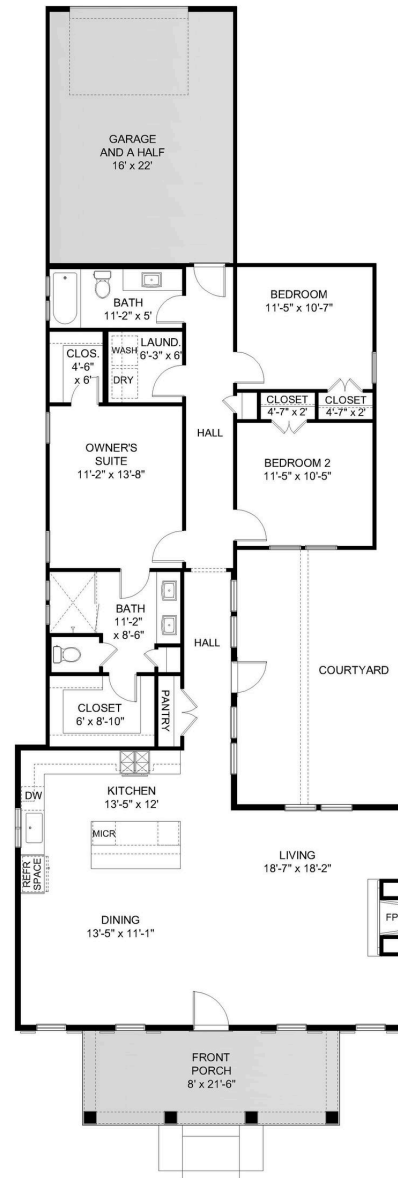

## THE FELICITY

The Felicity is designed to blend modern elegance with practical functionality making it an ideal choice for families and individuals alike. Along with the charming facade, when entering, you are greeted with a spacious and welcoming living, kitchen and dining areas. Overall, the Felicity combines style, comfort and functionality making it a perfect choice for a modern lifestyle.

# THE FELICITY

### Details

- ~ 1662 square feet
- ~ 3 bedrooms
- ~ 2 baths

Renderings not to scale. All measurements shown are approximate and not necessarily to scale. Location, size, and construction of doors, windows, walls, fireplaces, and any other items depicted may vary depending on elevation preference or choice of options and are subject to change without notice due to normal construction tolerances. The room sizes may vary slightly.