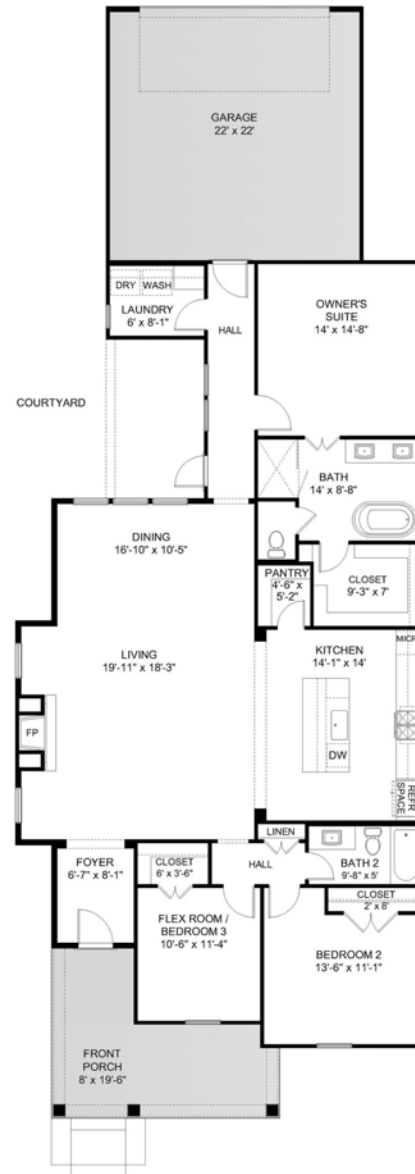

THE WESTON

The Weston home is often characterized by its warm and inviting atmosphere. You will find a well-appointed kitchen, a dining room that encourages friend and family gatherings and the living room with a fireplace as a focal point. Overall, the Weston embodies a sense of warmth, comfort and practicality, making it a welcoming place for family and friends alike.

HIGHLAND
HOMES

THE WESTON

HIGHLAND
 HOMES

Details

- ~ 1917 square feet
- ~ 3 bedrooms
- ~ 2 baths

Renderings not to scale. All measurements shown are approximate and not necessarily to scale. Location, size, and construction of doors, windows, walls, fireplaces, and any other items depicted may vary depending on elevation preference or choice of options and are subject to change without notice due to normal construction tolerances. The room sizes may vary slightly.