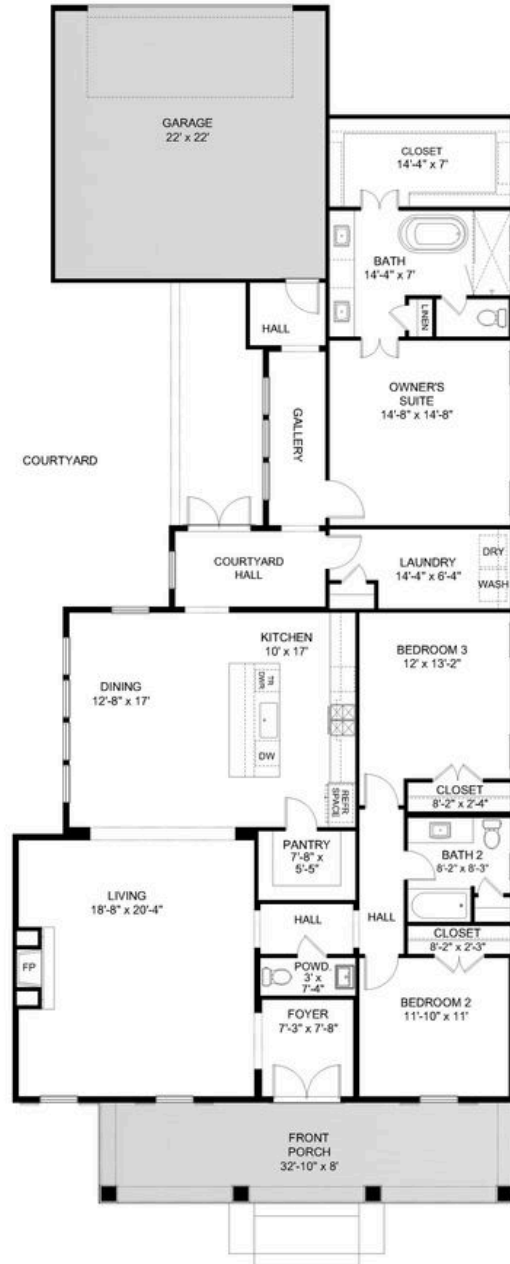

THE DOWNTON

Step into elegance with the Downton, a perfect blend of classic charm and modern luxury. This home features a gourmet kitchen, luxurious primary suite and a beautiful living space for entertaining. Explore the timeless beauty and modern features of the Downton.

HIGHLAND
HOMES

THE DOWNTON

HIGHLAND HOMES

Details

- ~ 2256 square feet
- ~ 3 bedrooms
- ~ 2.5 baths

Renderings not to scale. All measurements shown are approximate and not necessarily to scale. Location, size, and construction of doors, windows, walls, fireplaces, and any other items depicted may vary depending on elevation preference or choice of options and are subject to change without notice due to normal construction tolerances. The room sizes may vary slightly.