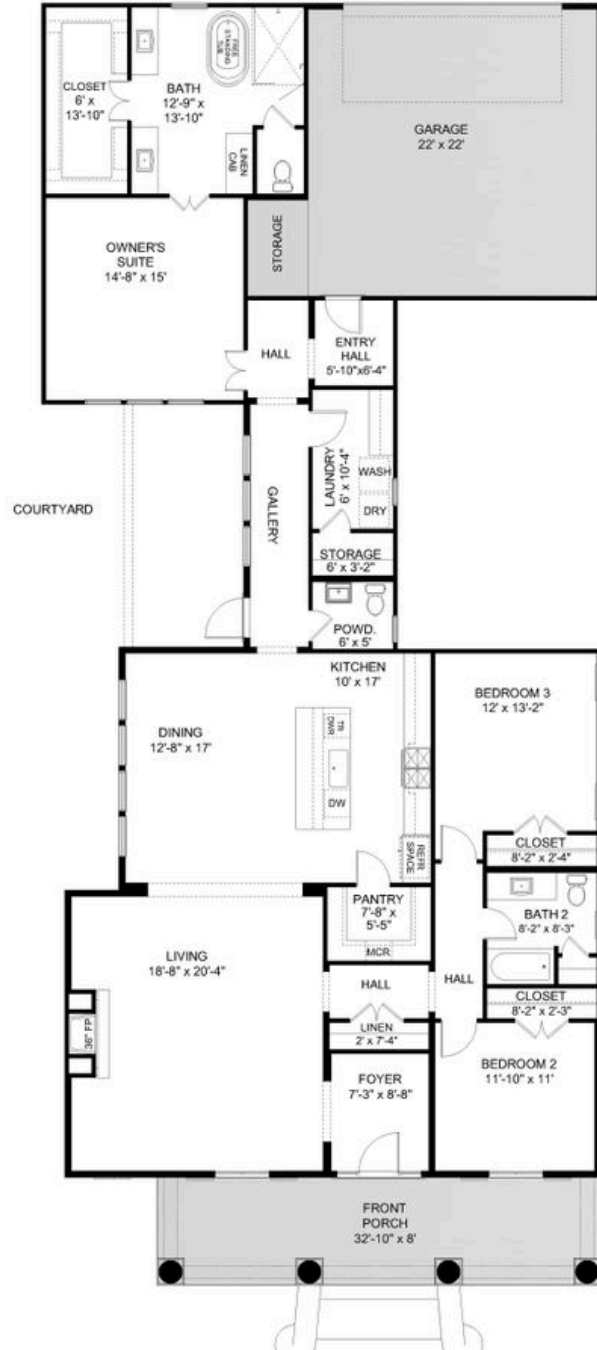

THE DOWNTON

Step into elegance with the Downton, a perfect blend of classic charm and modern luxury. This home features a gourmet kitchen, luxurious primary suite and a beautiful living space for entertaining. Explore the timeless beauty and modern features of the Downton.

HIGHLAND
HOMES

THE DOWNTON

HIGHLAND HOMES

Details

- ~ 2256 square feet
- ~ 3 bedrooms
- ~ 2.5 baths

Renderings not to scale. All measurements shown are approximate and not necessarily to scale. Location, size, and construction of doors, windows, walls, fireplaces, and any other items depicted may vary depending on elevation preference or choice of options and are subject to change without notice due to normal construction tolerances. The room sizes may vary slightly.